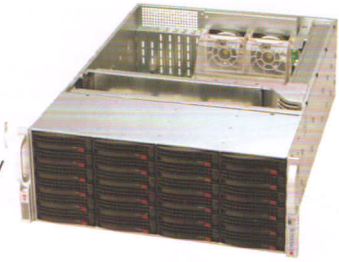

CyberStore 424S Upto 48TB in a 4U Chassis

- 24x 3.5" SAS/SATA/SSD Drives Bays
- Available as DAS, iSCSI SAN, NAS or Fibre
- Upto to 8 Gb LAN Ports & 10GbE Options
- Daisy Chain Multiple Storage Arrays
- Based on the latest Intel® Xeon® Technology

CONFIGURE FROM
£2,845

CyberStore 448S Upto 96TB in a 4U Chassis

- Based on the latest Intel® Xeon® Technology
- 48 x 3.5" SAS/SATA/SSD Drives Bays
- Daisy Chain Multiple Storage Arrays
- JBOD - Direct Attached Storage Unit

CONFIGURE FROM
£4,645