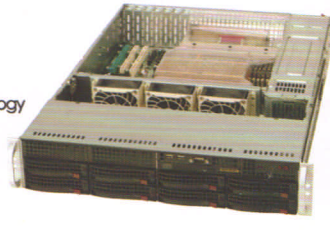

CONFIGURE FROM
£2,475

CyberStore 316S Upto 32TB in a 3U Chassis

- 16 x 3.5" SAS/SATA/SSD Drives Bays
- Based on the latest Intel® Xeon® Technology
- Available as DAS, iSCSI SAN, NAS or Fibre
- Upto to 8 Gb LAN Ports & 10GbE Options
- Daisy Chain Multiple Storage Arrays

CONFIGURE FROM
£2,695

CyberStore 224S Upto 24TB in a Low-Power 2U Chassis

- 24 x SFF 2.5" SAS/SATA/SSD Drive Bays
- Ultra low Power Storage
- Available as DAS, iSCSI SAN, NAS or Fibre
- Upto to 10 Gb LAN Ports & 10GbE Options
- Based on the latest Intel® Xeon® Technology

CONFIGURE FROM
£2,745

CyberStore 208S Upto 16TB in a 2U Chassis

- 8 x 3.5" SAS/SATA/SSD Drives Bays
- Based on the latest Intel® Xeon® Technology
- Available as DAS, iSCSI SAN, NAS or Fibre
- Upto to 8 Gb LAN Ports & 10GbE Options
- Daisy Chain Multiple Storage Arrays

CONFIGURE FROM
£1,975

CyberStore 424S Upto 48TB in a 4U Chassis

- 24x 3.5" SAS/SATA/SSD Drives Bays
- Available as DAS, iSCSI SAN, NAS or Fibre
- Upto to 8 Gb LAN Ports & 10GbE Options
- Daisy Chain Multiple Storage Arrays
- Based on the latest Intel® Xeon® Technology