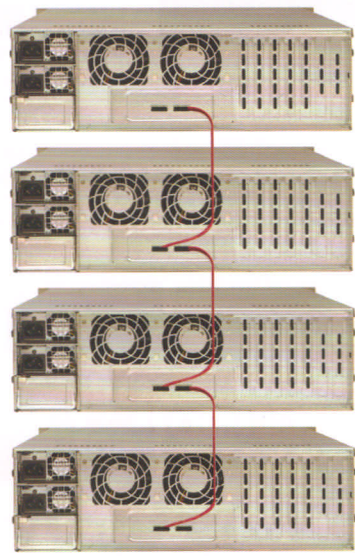

"FURIOUSLY FAST" STORAGE SERVERS

PC PRO 7 DEC 2010

In a world where data storage is becoming more and more prevalent, Broadberry's range of award-winning Storage Solutions are cost effective whilst boast the very latest features and technology.

Allowing you to not only perfectly customise the solution to your ideal requirements but easily manage, maintain and expand it at any time.