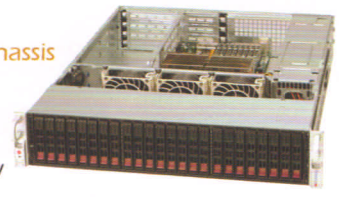

CyberStore 212S Upto 24TB in a 2U Chassis

- 12 x 3.5" SAS/SATA/SSD Drives Bays
- Available as DAS, iSCSI SAN, NAS or Fibre
- Upto to 8 Gb LAN Ports & 10GbE Options
- Daisy Chain Multiple Storage Arrays
- Based on the latest Intel® Xeon® Technology

CONFIGURE FROM
£2,475

CyberStore 316S Upto 32TB in a 3U Chassis

- 16 x 3.5" SAS/SATA/SSD Drives Bays
- Based on the latest Intel® Xeon® Technology
- Available as DAS, iSCSI SAN, NAS or Fibre
- Upto to 8 Gb LAN Ports & 10GbE Options
- Daisy Chain Multiple Storage Arrays

CONFIGURE FROM
£2,695

CyberStore 224S Upto 24TB in a Low-Power 2U Chassis

- 24 x SFF 2.5" SAS/SATA/SSD Drive Bays
- Ultra low Power Storage
- Available as DAS, iSCSI SAN, NAS or Fibre
- Upto to 10 Gb LAN Ports & 10GbE Options
- Based on the latest Intel® Xeon® Technology

CONFIGURE FROM
£2,745

CyberStore 208S Upto 16TB in a 2U Chassis

- 8 x 3.5" SAS/SATA/SSD Drives Bays
- Based on the latest Intel® Xeon® Technology
- Available as DAS, iSCSI SAN, NAS or Fibre
- Upto to 8 Gb LAN Ports & 10GbE Options
- Daisy Chain Multiple Storage Arrays