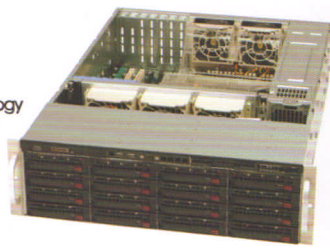

CyberStore 212S Upto 24TB in a 2U Chassis

- 12 x 3.5" SAS/SATA/SSD Drives Bays
- Available as DAS, iSCSI SAN, NAS or Fibre
- Upto to 8 Gb LAN Ports & 10GbE Options
- Daisy Chain Multiple Storage Arrays
- Based on the latest Intel® Xeon® Technology

CONFIGURE FROM
£2,475

CyberStore 316S Upto 32TB in a 3U Chassis

- 16 x 3.5" SAS/SATA/SSD Drives Bays
- Based on the latest Intel® Xeon® Technology
- Available as DAS, iSCSI SAN, NAS or Fibre
- Upto to 8 Gb LAN Ports & 10GbE Options
- Daisy Chain Multiple Storage Arrays

CONFIGURE FROM
£2,695

CyberStore 224S Upto 24TB in a Low-Power 2U Chassis

- 24 x SFF 2.5" SAS/SATA/SSD Drive Bays
- Ultra low Power Storage
- Available as DAS, iSCSI SAN, NAS or Fibre
- Upto to 10 Gb LAN Ports & 10GbE Options
- Based on the latest Intel® Xeon® Technology

CONFIGURE FROM
£2,745

CyberStore 208S Upto 16TB in a 2U Chassis

- 8 x 3.5" SAS/SATA/SSD Drives Bays
- Based on the latest Intel® Xeon® Technology
- Available as DAS, iSCSI SAN, NAS or Fibre
- Upto to 8 Gb LAN Ports & 10GbE Options
- Daisy Chain Multiple Storage Arrays