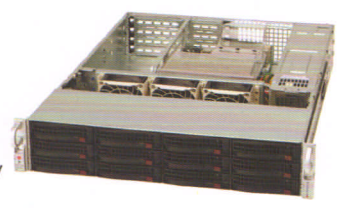

CyberStore 212S Upto 24TB in a 2U Chassis

- 12 x 3.5" SAS/SATA/SSD Drives Bays
- Available as DAS, iSCSI SAN, NAS or Fibre
- Upto to 8 Gb LAN Ports & 10GbE Options
- Daisy Chain Multiple Storage Arrays
- Based on the latest Intel® Xeon® Technology

CONFIGURE FROM
£2,475

CyberStore 316S Upto 32TB in a 3U Chassis

- 16 x 3.5" SAS/SATA/SSD Drives Bays
- Based on the latest Intel® Xeon® Technology
- Available as DAS, iSCSI SAN, NAS or Fibre
- Upto to 8 Gb LAN Ports & 10GbE Options
- Daisy Chain Multiple Storage Arrays

CONFIGURE FROM
£2,695

CyberStore 224S Upto 24TB in a Low-Power 2U Chassis

- 24 x SFF 2.5" SAS/SATA/SSD Drive Bays
- Ultra low Power Storage
- Available as DAS, iSCSI SAN, NAS or Fibre
- Upto to 10 Gb LAN Ports & 10GbE Options
- Based on the latest Intel® Xeon® Technology

CONFIGURE FROM
£2,745

CyberStore 208S Upto 16TB in a 2U Chassis

- 8 x 3.5" SAS/SATA/SSD Drives Bays
- Based on the latest Intel® Xeon® Technology
- Available as DAS, iSCSI SAN, NAS or Fibre
- Upto to 8 Gb LAN Ports & 10GbE Options
- Daisy Chain Multiple Storage Arrays